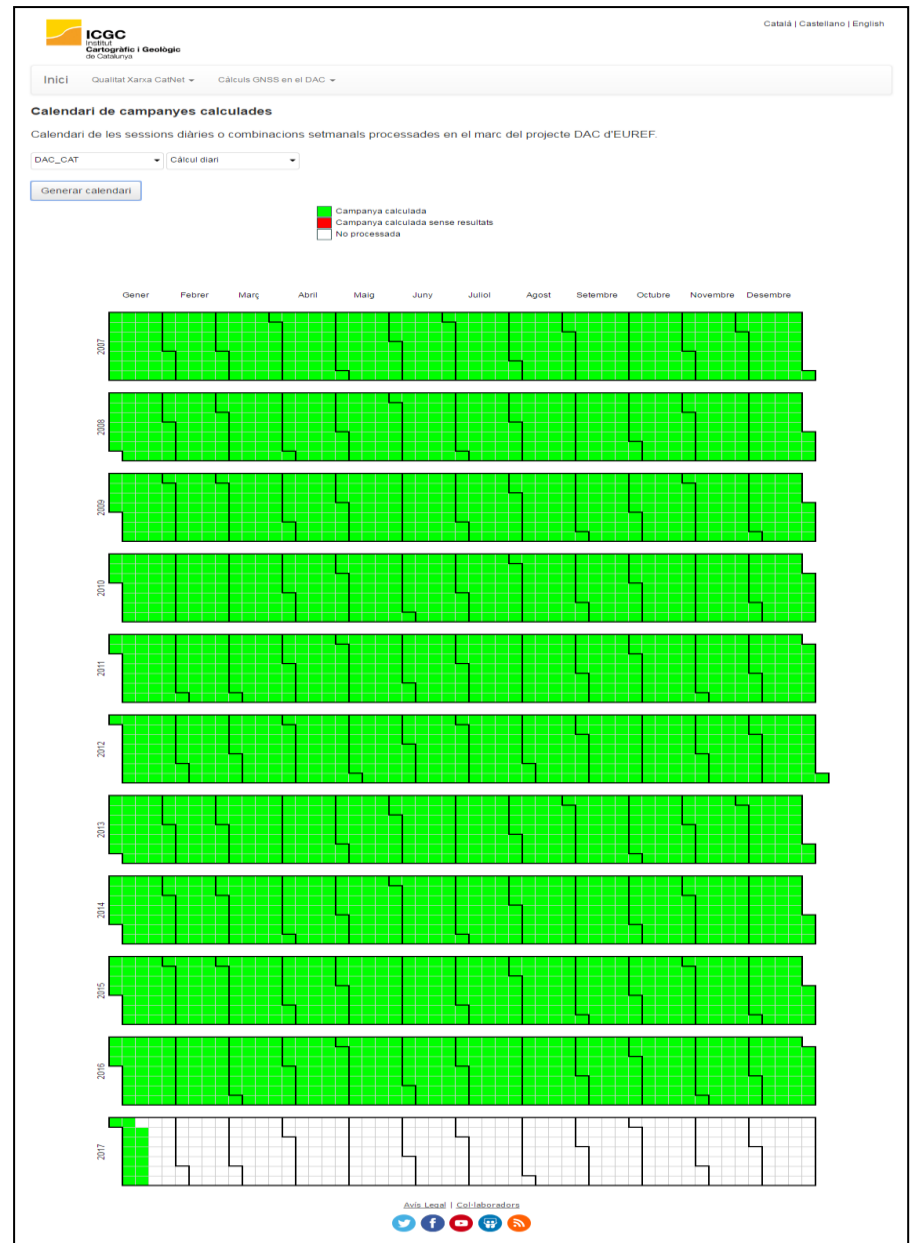

Futur al WebServer

- Disponibilitat de campanyes calculades